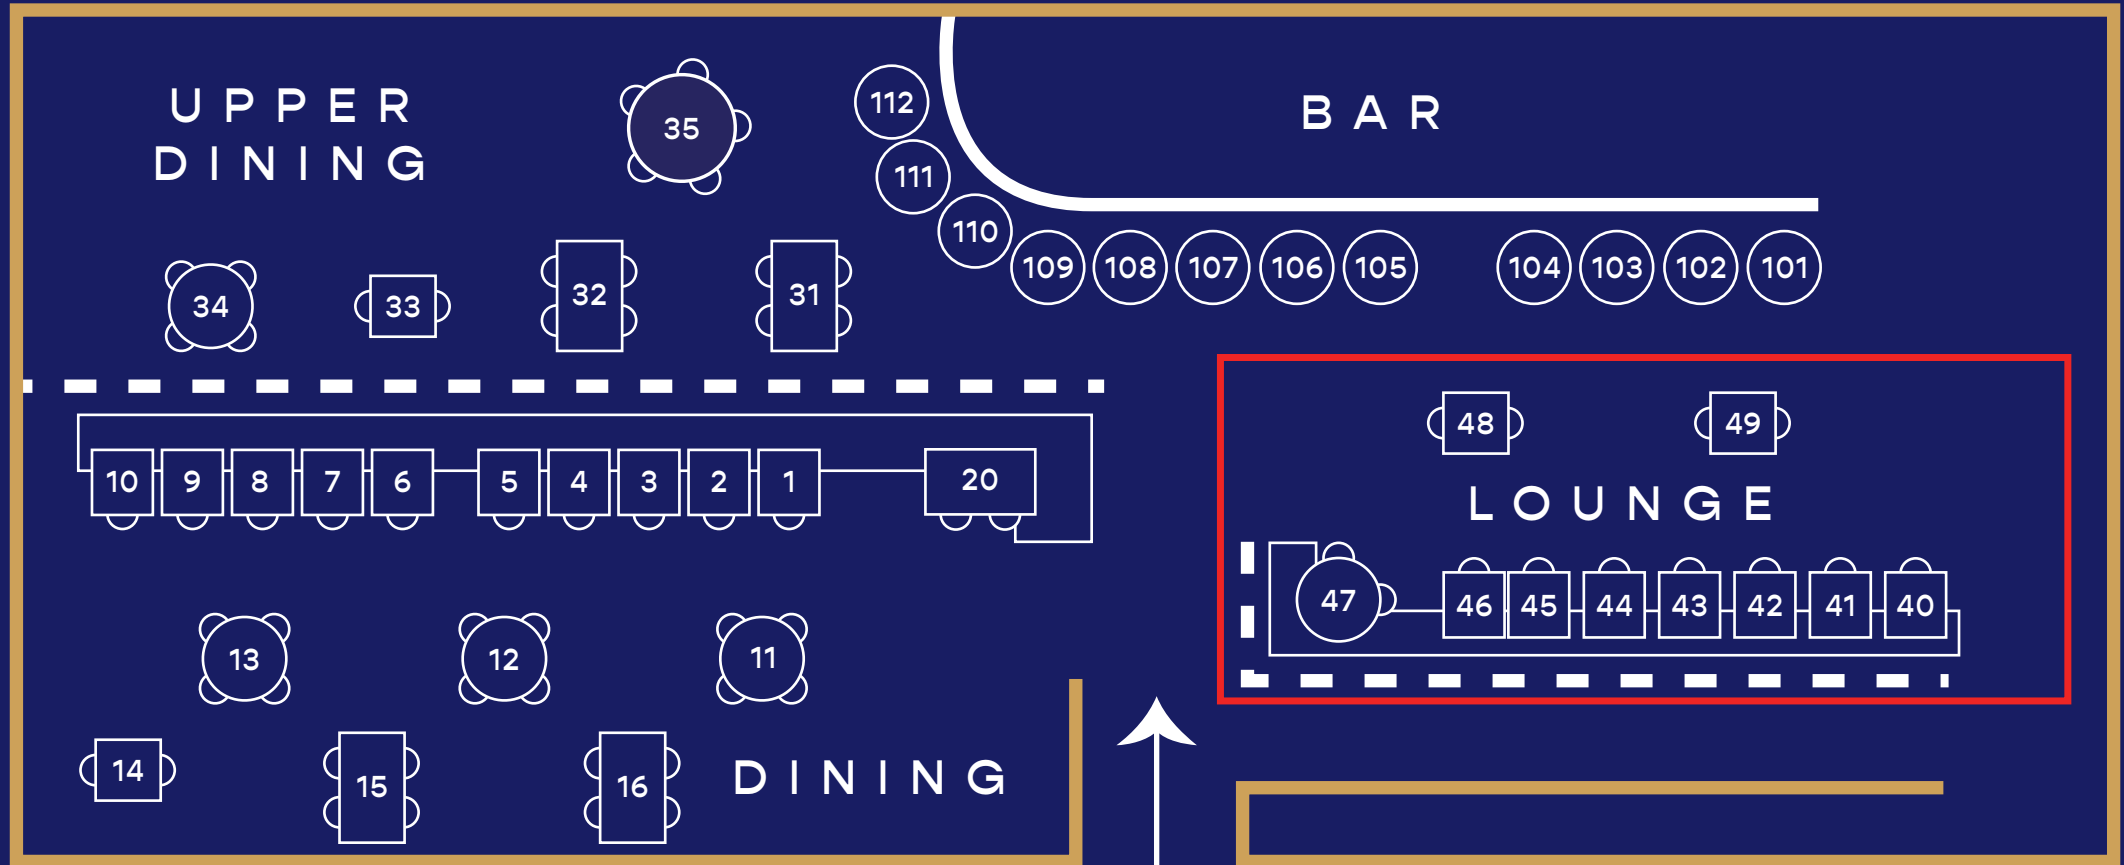

MONARCA

COCINA MEXICANA

FLOOR PLANS

MONARCA

COCINA MEXICANA

PATIO

ENTRANCE

PATIO

PATIO

ENTRANCE

PATIO

UP TO 10 GUESTS

UP TO 20 GUESTS

PATIO

ENTRANCE

PATIO

UP TO 26 GUESTS

UP TO 50 GUESTS

MONARCA

COCINA MEXICANA

MONARCA

COCINA MEXICANA

MONARCA

COCINA MEXICANA