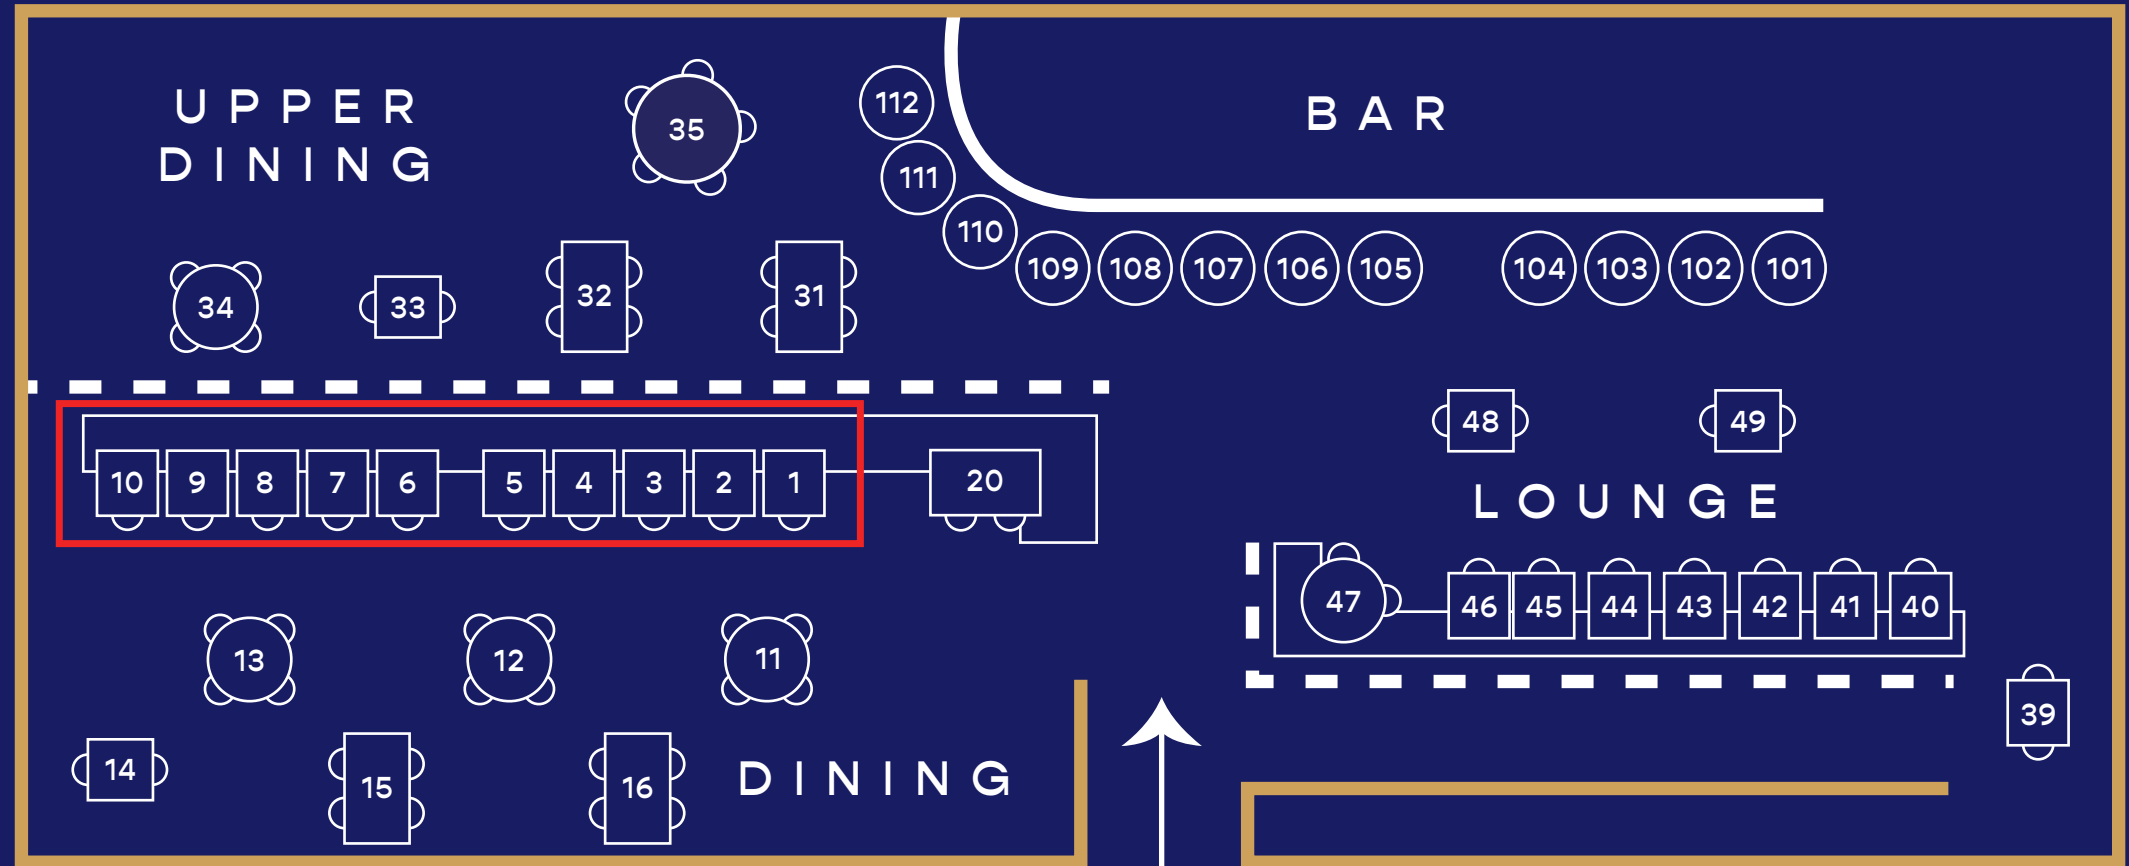

MONARCA

COCINA MEXICANA

FLOOR PLANS

MONARCA

COCINA MEXICANA

PATIO

ENTRANCE

PATIO

PATIO

ENTRANCE

PATIO

UP TO 10 GUESTS

UP TO 20 GUESTS

PATIO

ENTRANCE

PATIO

UP TO 26 GUESTS

UP TO 50 GUESTS

MONARCA

COCINA MEXICANA

MONARCA

COCINA MEXICANA

MONARCA

COCINA MEXICANA