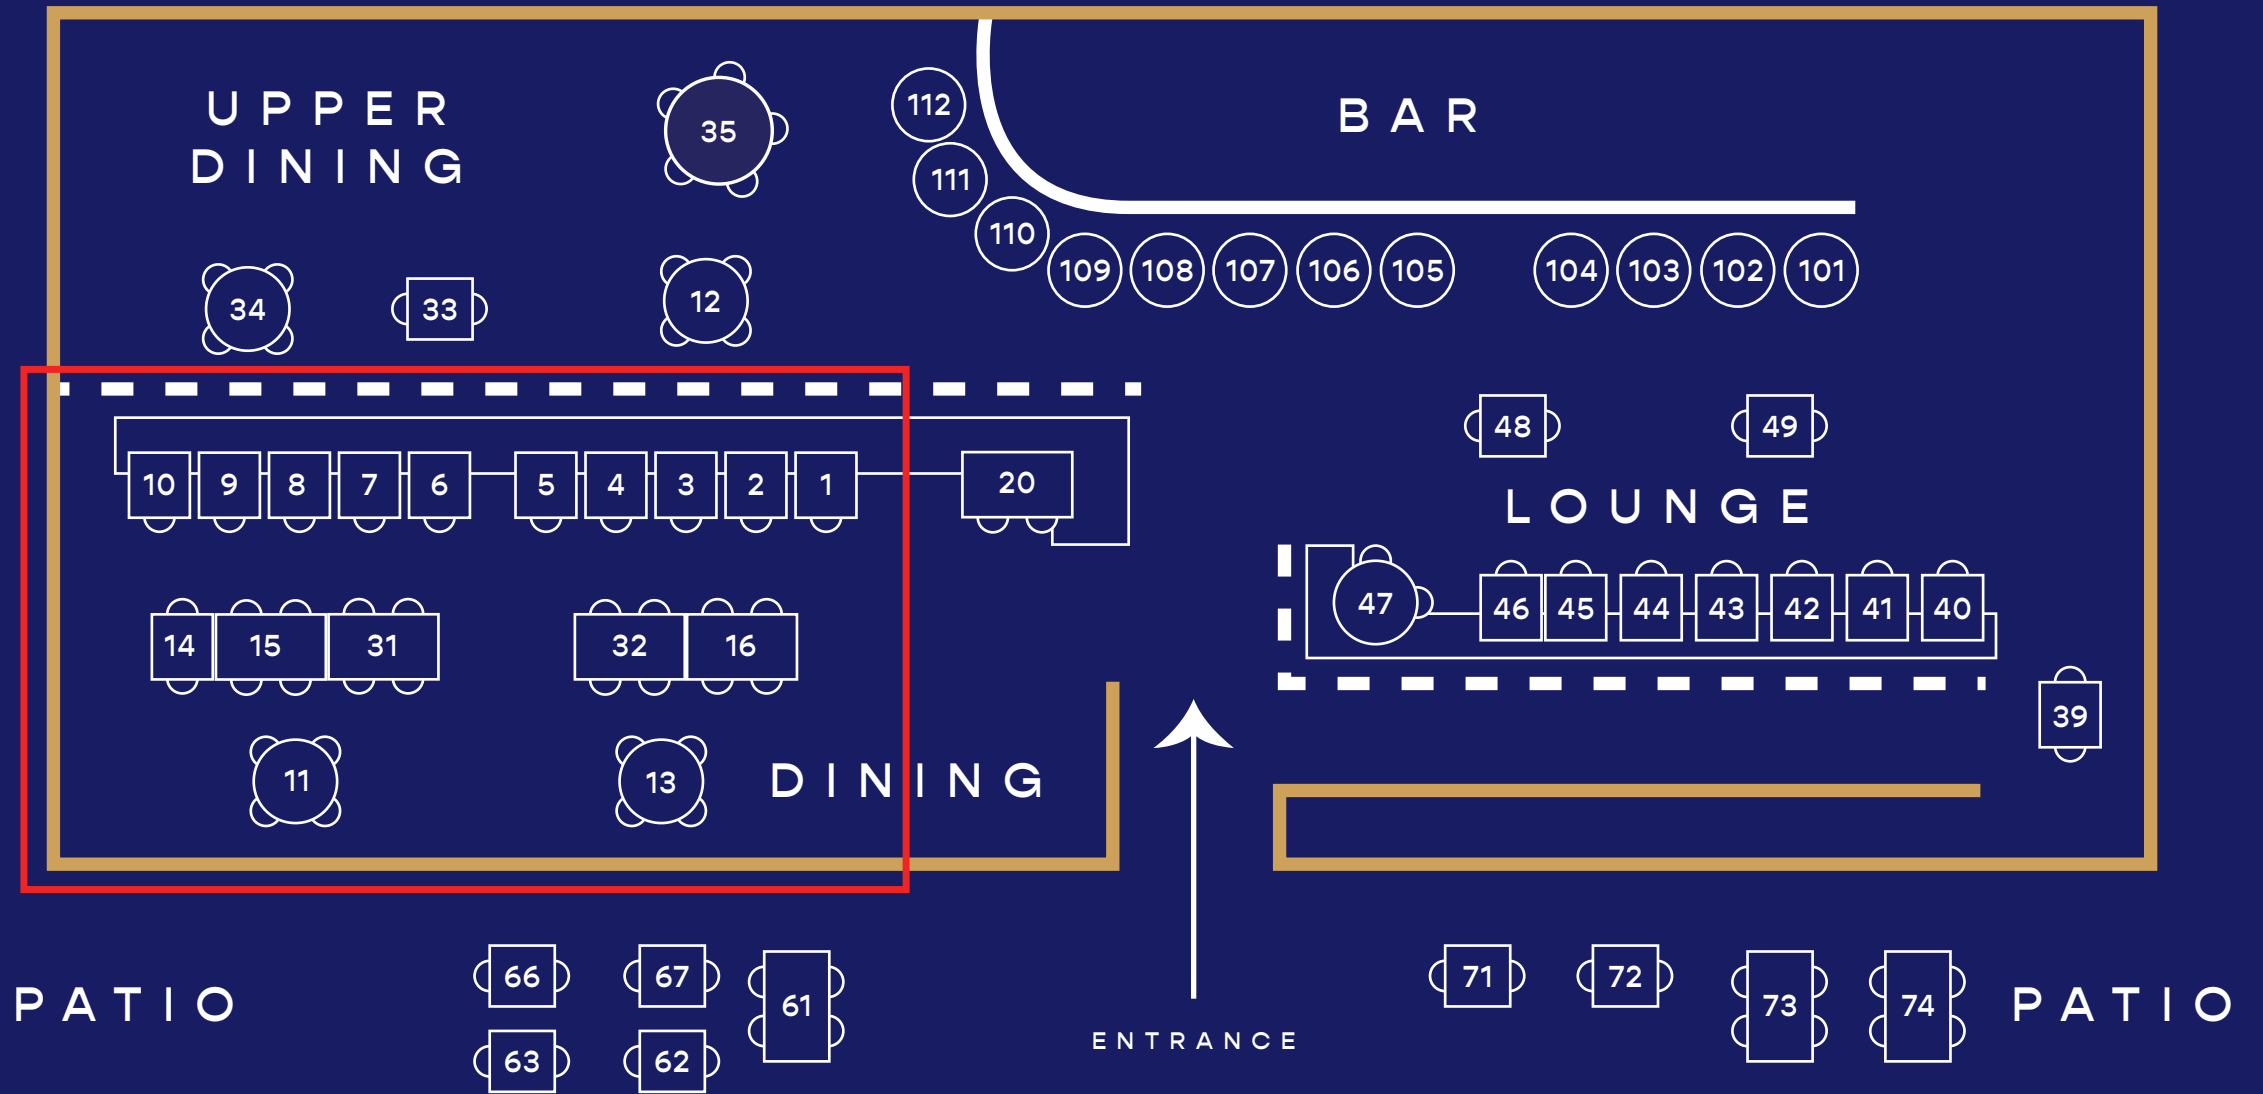

MONARCA

COCINA MEXICANA

FLOOR PLANS

MONARCA

COCINA MEXICANA

PATIO

ENTRANCE

PATIO

PATIO

ENTRANCE

PATIO

UP TO 10 GUESTS

UP TO 20 GUESTS

PATIO

ENTRANCE

PATIO

UP TO 26 GUESTS

UP TO 50 GUESTS

MONARCA

COCINA MEXICANA

MONARCA

COCINA MEXICANA

MONARCA

COCINA MEXICANA