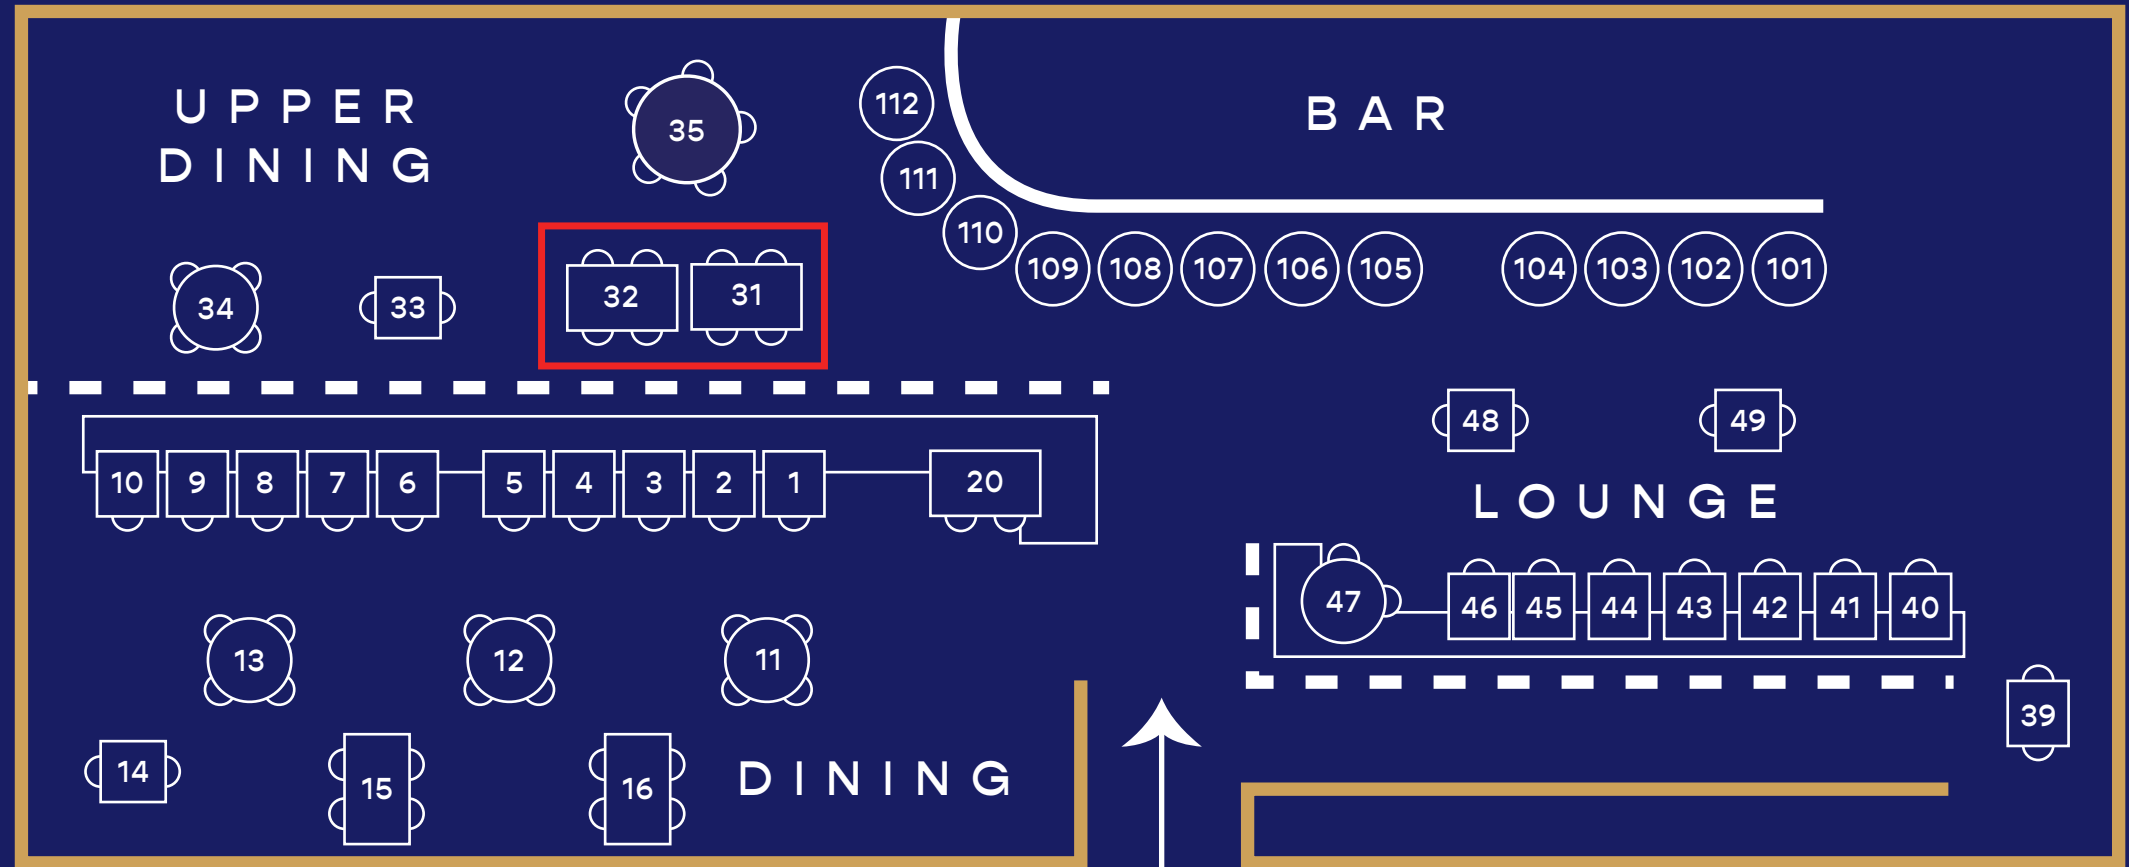

MONARCA

COCINA MEXICANA

FLOOR PLANS

MONARCA

COCINA MEXICANA

PATIO

ENTRANCE

PATIO

PATIO

ENTRANCE

PATIO

UP TO 10 GUESTS

UP TO 20 GUESTS

PATIO

ENTRANCE

PATIO

UP TO 26 GUESTS

UP TO 50 GUESTS

MONARCA

COCINA MEXICANA

MONARCA

COCINA MEXICANA

MONARCA

COCINA MEXICANA