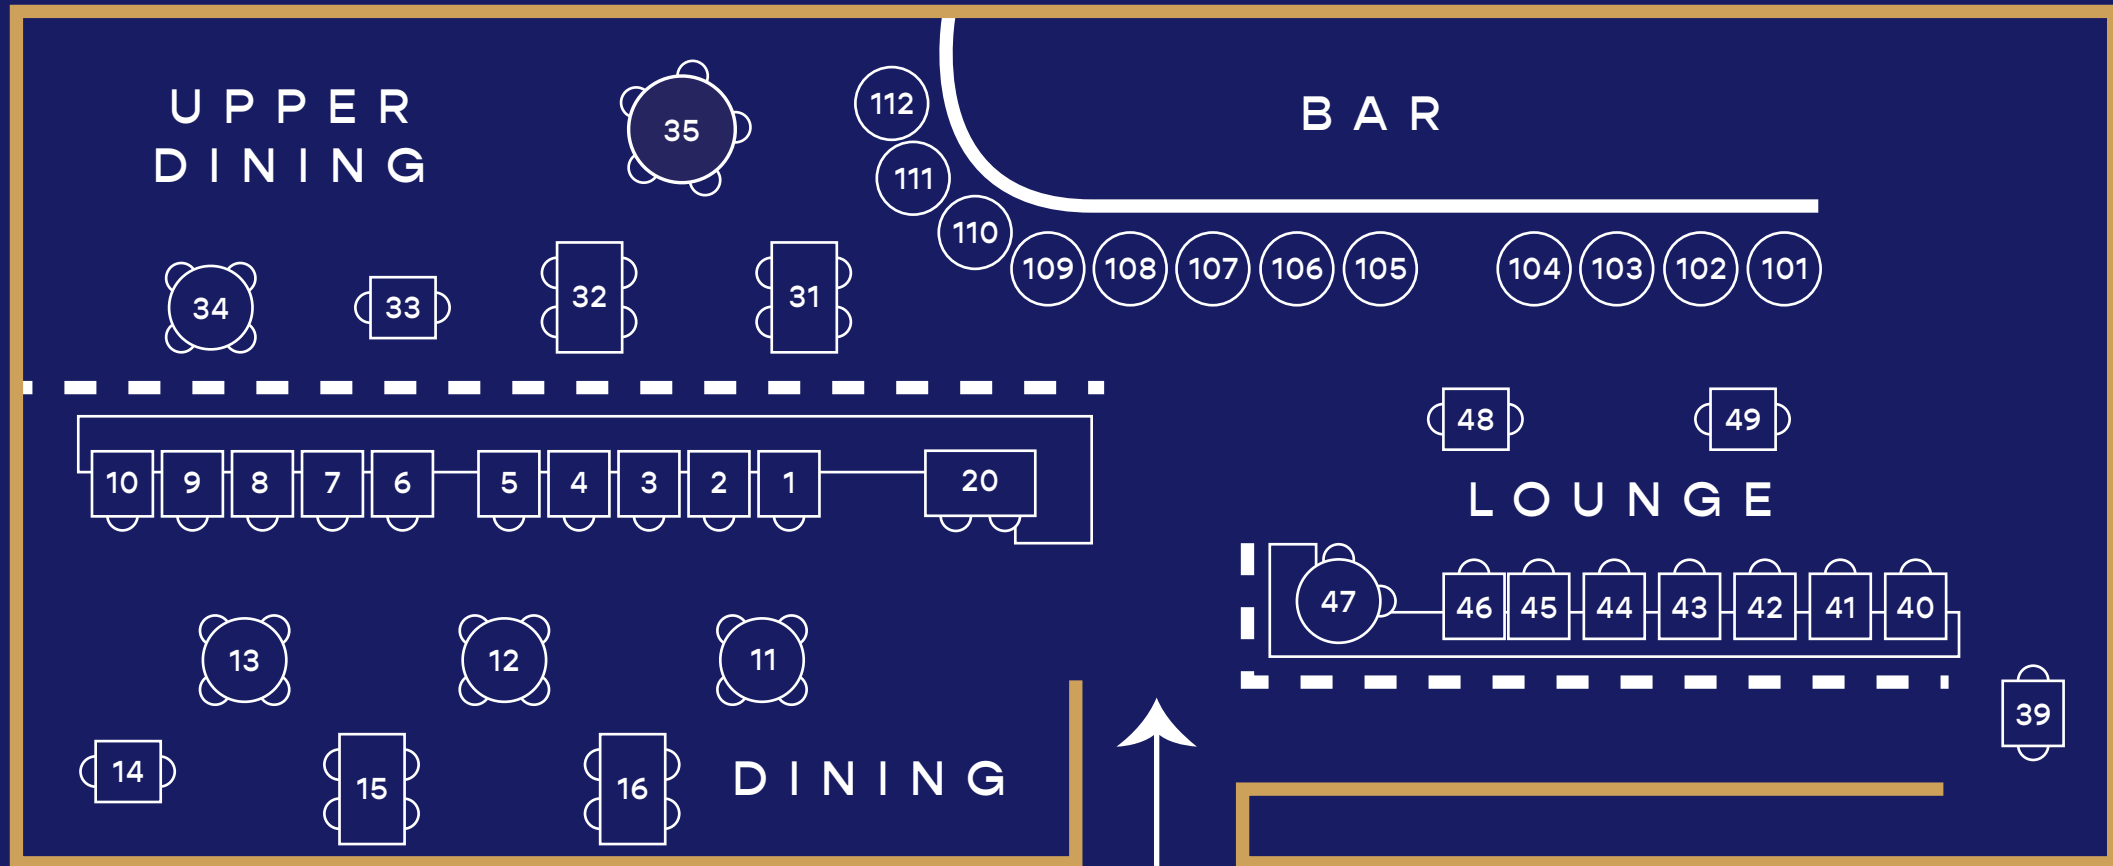

MONARCA

COCINA MEXICANA

FLOOR PLANS

MONARCA

COCINA MEXICANA

PATIO

ENTRANCE

PATIO

PATIO

ENTRANCE

PATIO

UP TO 10 GUESTS

UP TO 20 GUESTS

PATIO

ENTRANCE

PATIO

UP TO 26 GUESTS

UP TO 50 GUESTS

MONARCA

COCINA MEXICANA

MONARCA

COCINA MEXICANA

MONARCA

COCINA MEXICANA